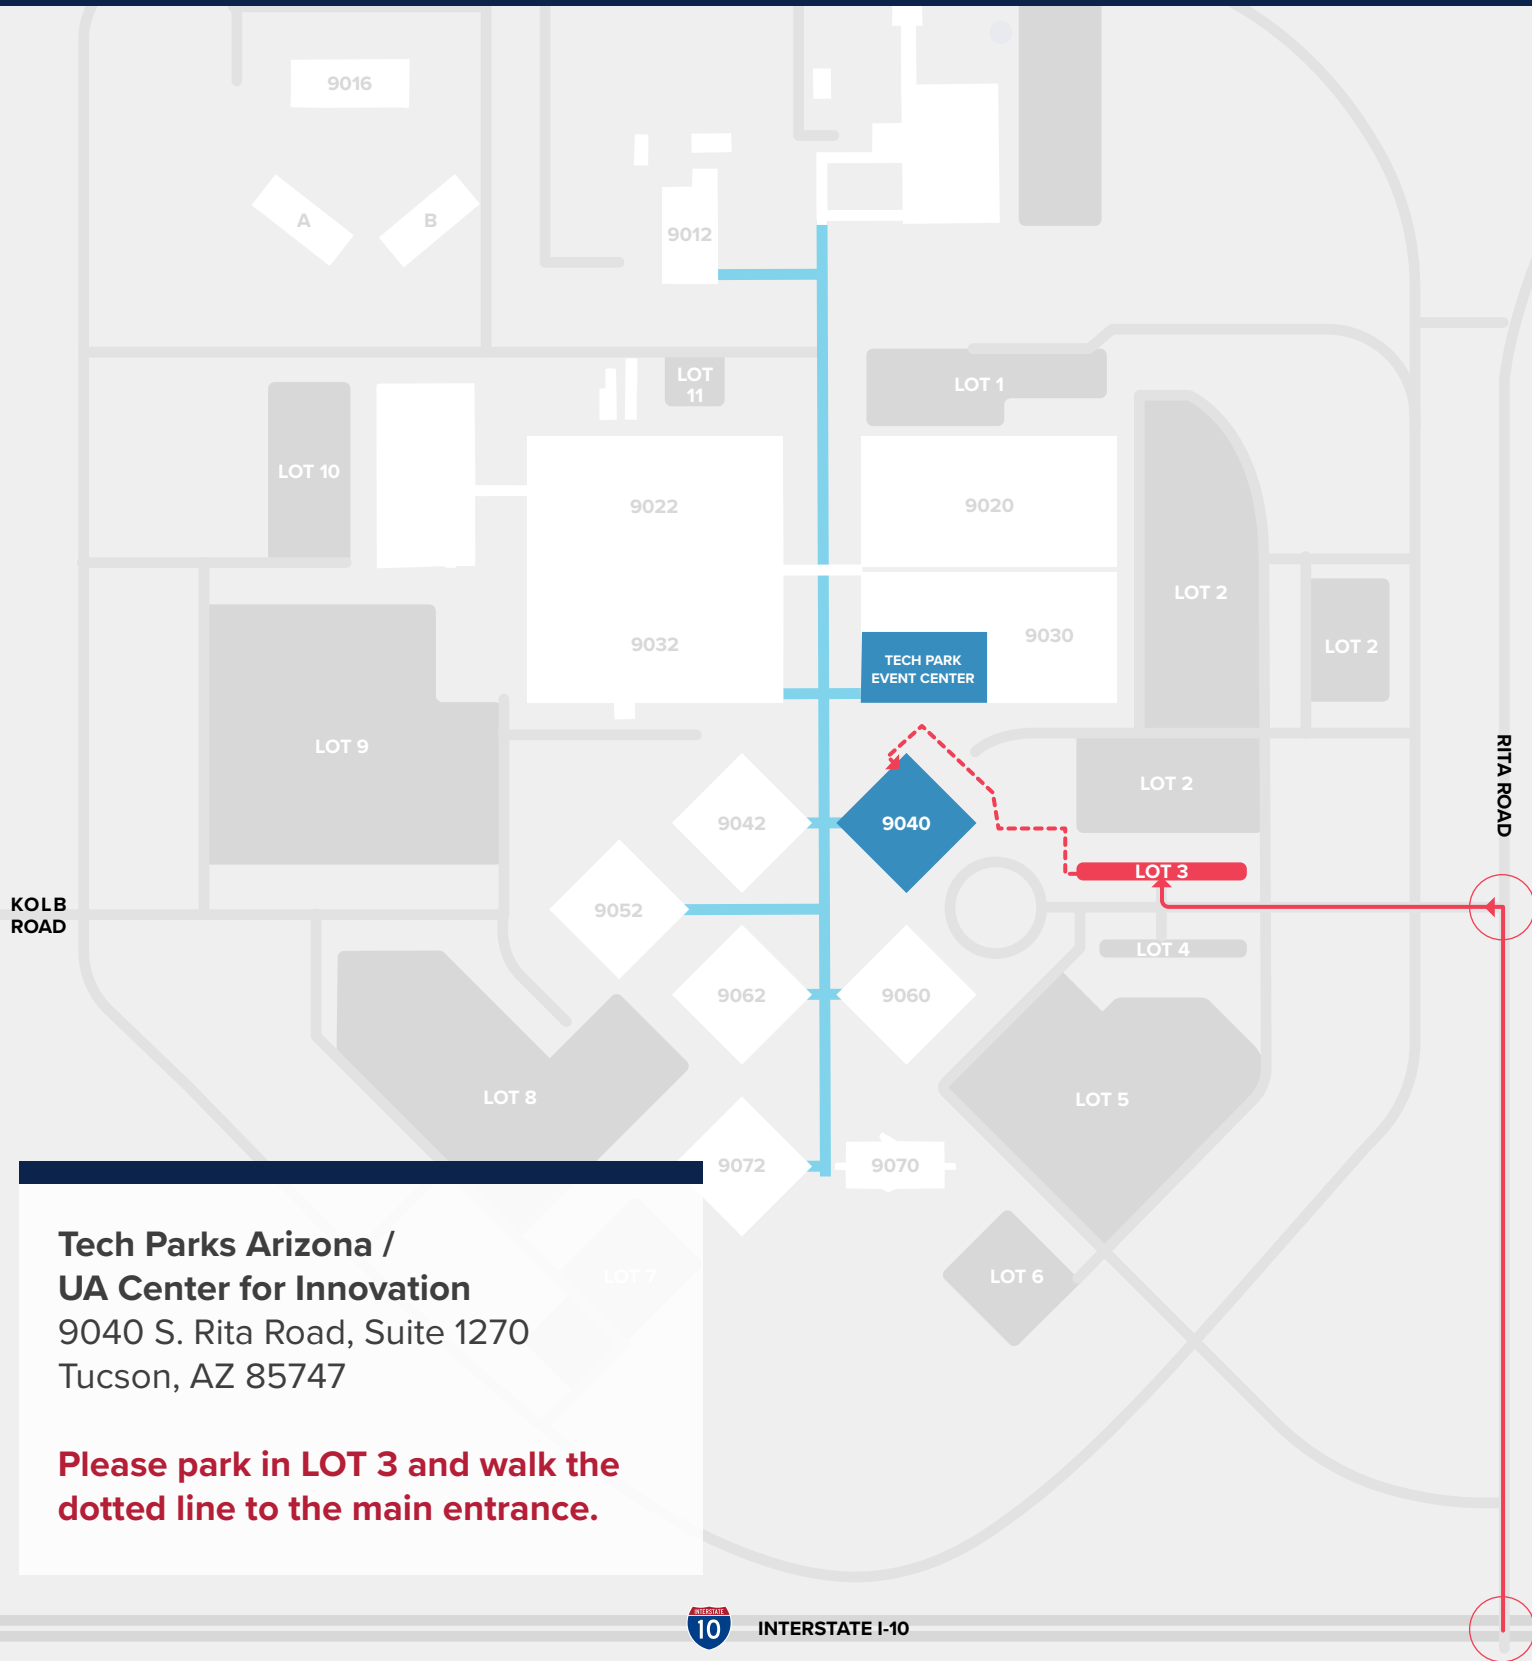

DIRECTIONS & PARKING

TECH PARKS ARIZONA / UACI

**Tech Parks Arizona /
UA Center for Innovation**
9040 S. Rita Road, Suite 1270
Tucson, AZ 85747

**Please park in LOT 3 and walk the
dotted line to the main entrance.**