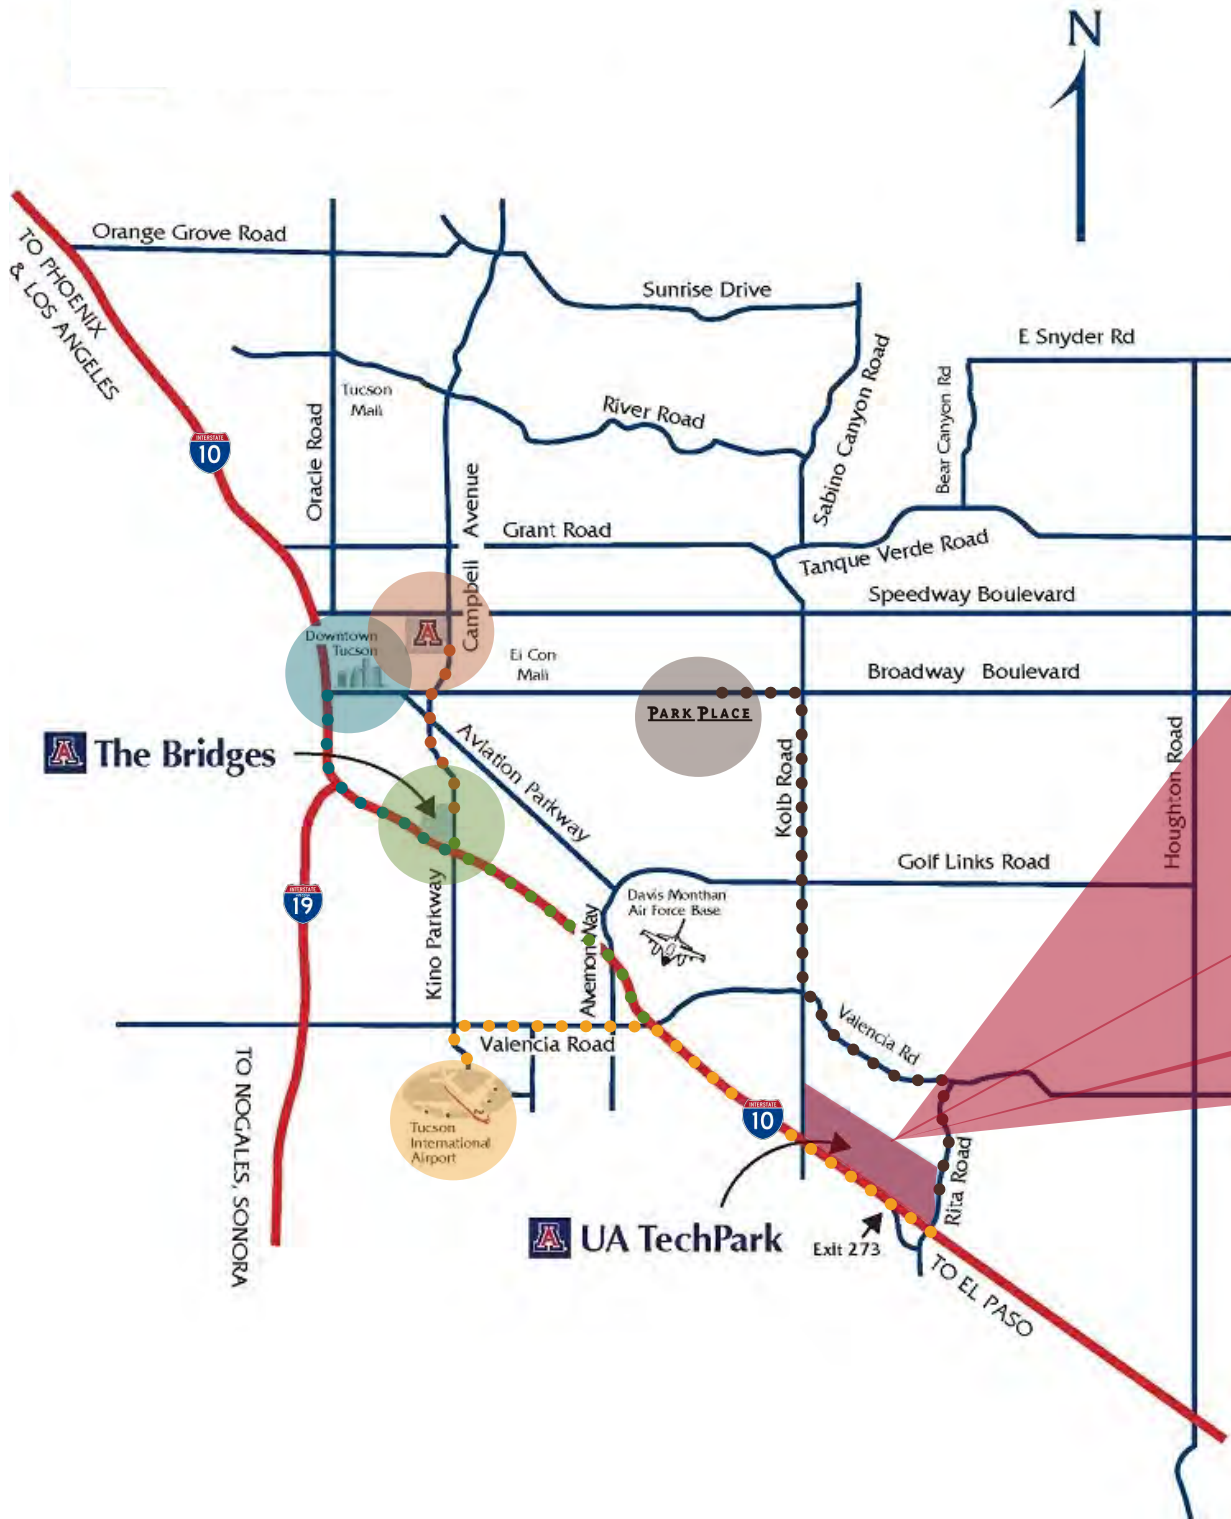

Points of Interest

- 1. Davis Monahan Air Force Base
- 2. Tucson International Airport
- 3. Pima Air and Space Museum
- 4. Port of Tucson

■ Interstate 10

Retail/Commercial Centers

- 1. Valencia/Houghton Commercial Center
- 2. Valencia/Nexus Commercial Center
- 3. Old Vail/Houghton Commercial Center
- 4. Rita/Houghton Commercial Center
- 5. Valencia/Country Club Commercial Center

Hotels

- 1. Hilton Garden Inn
- 2. Townplace Suites Marriot
- 3. Best Western Plus
- 4. Hyatt Place
- 5. Four Points Sheraton

UA Tech Park Regional Map

Destination	Drive Time	Distance
Tucson Airport	15 Minutes	10 Miles
The Bridges	16 Minutes	12 Miles
Downtown Tucson	20 Minutes	16 Miles
University of Arizona	22 Minutes	15 Miles
Park Place Mall	23 Minutes	12 Miles

TECH PARKS ARIZONA

Drive Time: 7 Minutes
Distance: 3.8 Miles

Retail	Restaurants	Health & Fitness	Supermarkets & Drug Stores
1. Bank of America	1. Buddy's	1. Snap Fitness	1. Safeway
2. Vantage West	2. Jerry Bobs	2. Full Throttle CrossFit	2. Walmart
3. Long Realty	3. Chuy's	3. Zona Fitness	3. Fry's
4. Rita Ranch Dental Group	4. Mama Louisa's		4. Walgreens
5. Rita Ranch Pet Hospital	5. Luckie's		
6. Sherwin Williams	6. Rancho Rustico		
7. Break Max	7. El Coronado		
8. O'Reilly	8. Saing-Thai Cuisine		
	10. Panda Express		
	11. Freddy's		
	12. Dunkin' Donuts		
	13. Taco Bell		
	14. Subway		
	15. Brueggers Bagels		
	16. Pizza Hut		
	17. Papa Johns		
	18. Carl's Jr.		
	19. Baskin Robbins		
	20. Wing Street		
	21. Little Caesars		
	22. McDonalds		
	23. BTO		
	24. Papa Locos Tacos		
		Gas Stations	
		1. Shell	
		2. Valero	

UA Tech Park Regional Map

Destination	Drive Time	Distance
Tucson Airport	15 Minutes	10 Miles
The Bridges	16 Minutes	12 Miles
Downtown Tucson	20 Minutes	16 Miles
University of Arizona	22 Minutes	15 Miles
Park Place Mall	23 Minutes	12 Miles