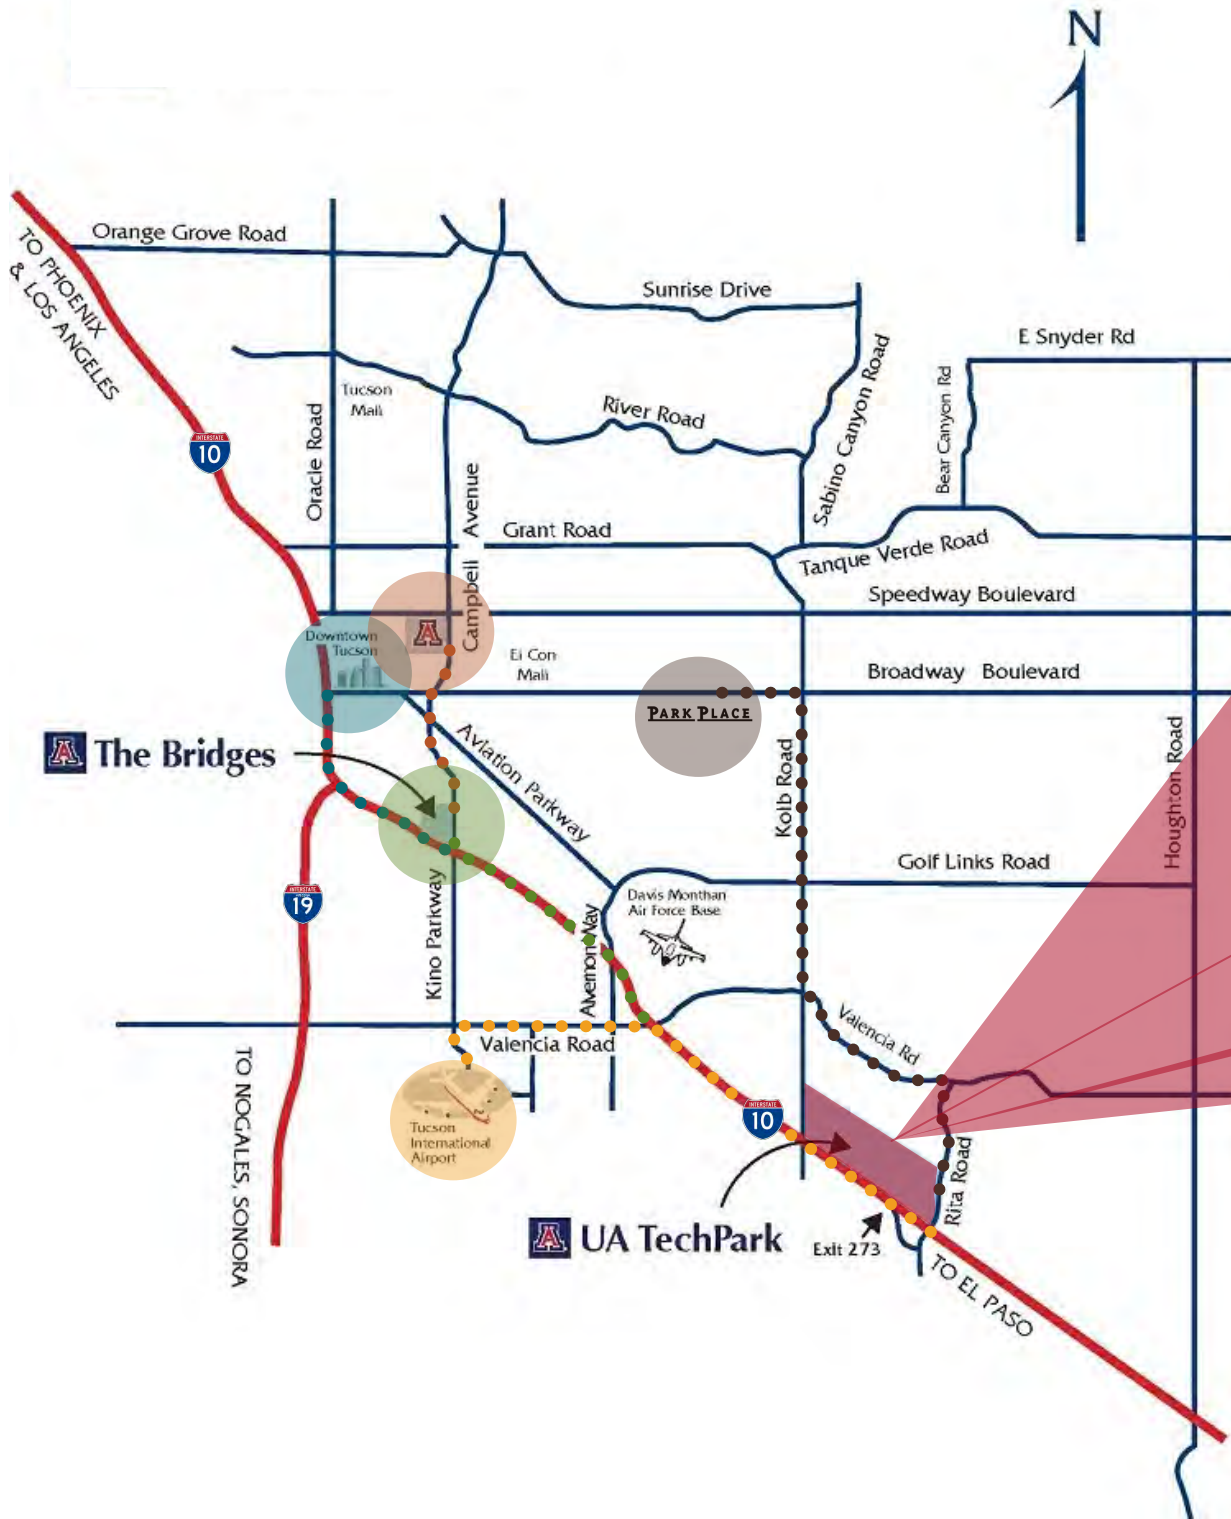

Points of Interest

- 1. Davis Monahan Air Force Base
- 2. Tucson International Airport
- 3. Pima Air and Space Museum
- 4. Port of Tucson

■ Interstate 10

Retail/Commercial Centers

- 1. Valencia/Houghton Commercial Center
- 2. Valencia/Nexus Commercial Center
- 3. Old Vail/Houghton Commercial Center
- 4. Rita/Houghton Commercial Center
- 5. Valencia/Country Club Commercial Center

Schools and Colleges

- 1. UA South
- 2. Pima Community College
- 3. Vail Academy & High School
- 4. Empire High school
- 5. Desert View High School

● Vail School District Boundary

Housing Communities

- 1. La Estancia
- 2. Rita Ranch
- 3. Civano
- 4. Sycamore Park
- 5. Vista Montana Estates

Hotels

- 1. Hilton Garden Inn
- 2. Townplace Suites Marriot
- 3. Best Western Plus
- 4. Hyatt Place
- 5. Four Points Sheraton

UA Tech Park Regional Map

Destination	Drive Time	Distance
Tucson Airport	15 Minutes	10 Miles
The Bridges	16 Minutes	12 Miles
Downtown Tucson	20 Minutes	16 Miles
University of Arizona	22 Minutes	15 Miles
Park Place Mall	23 Minutes	12 Miles

UA Tech Park Regional Map

Destination	Drive Time	Distance
Tucson Airport	15 Minutes	10 Miles
The Bridges	16 Minutes	12 Miles
Downtown Tucson	20 Minutes	16 Miles
University of Arizona	22 Minutes	15 Miles
Park Place Mall	23 Minutes	12 Miles