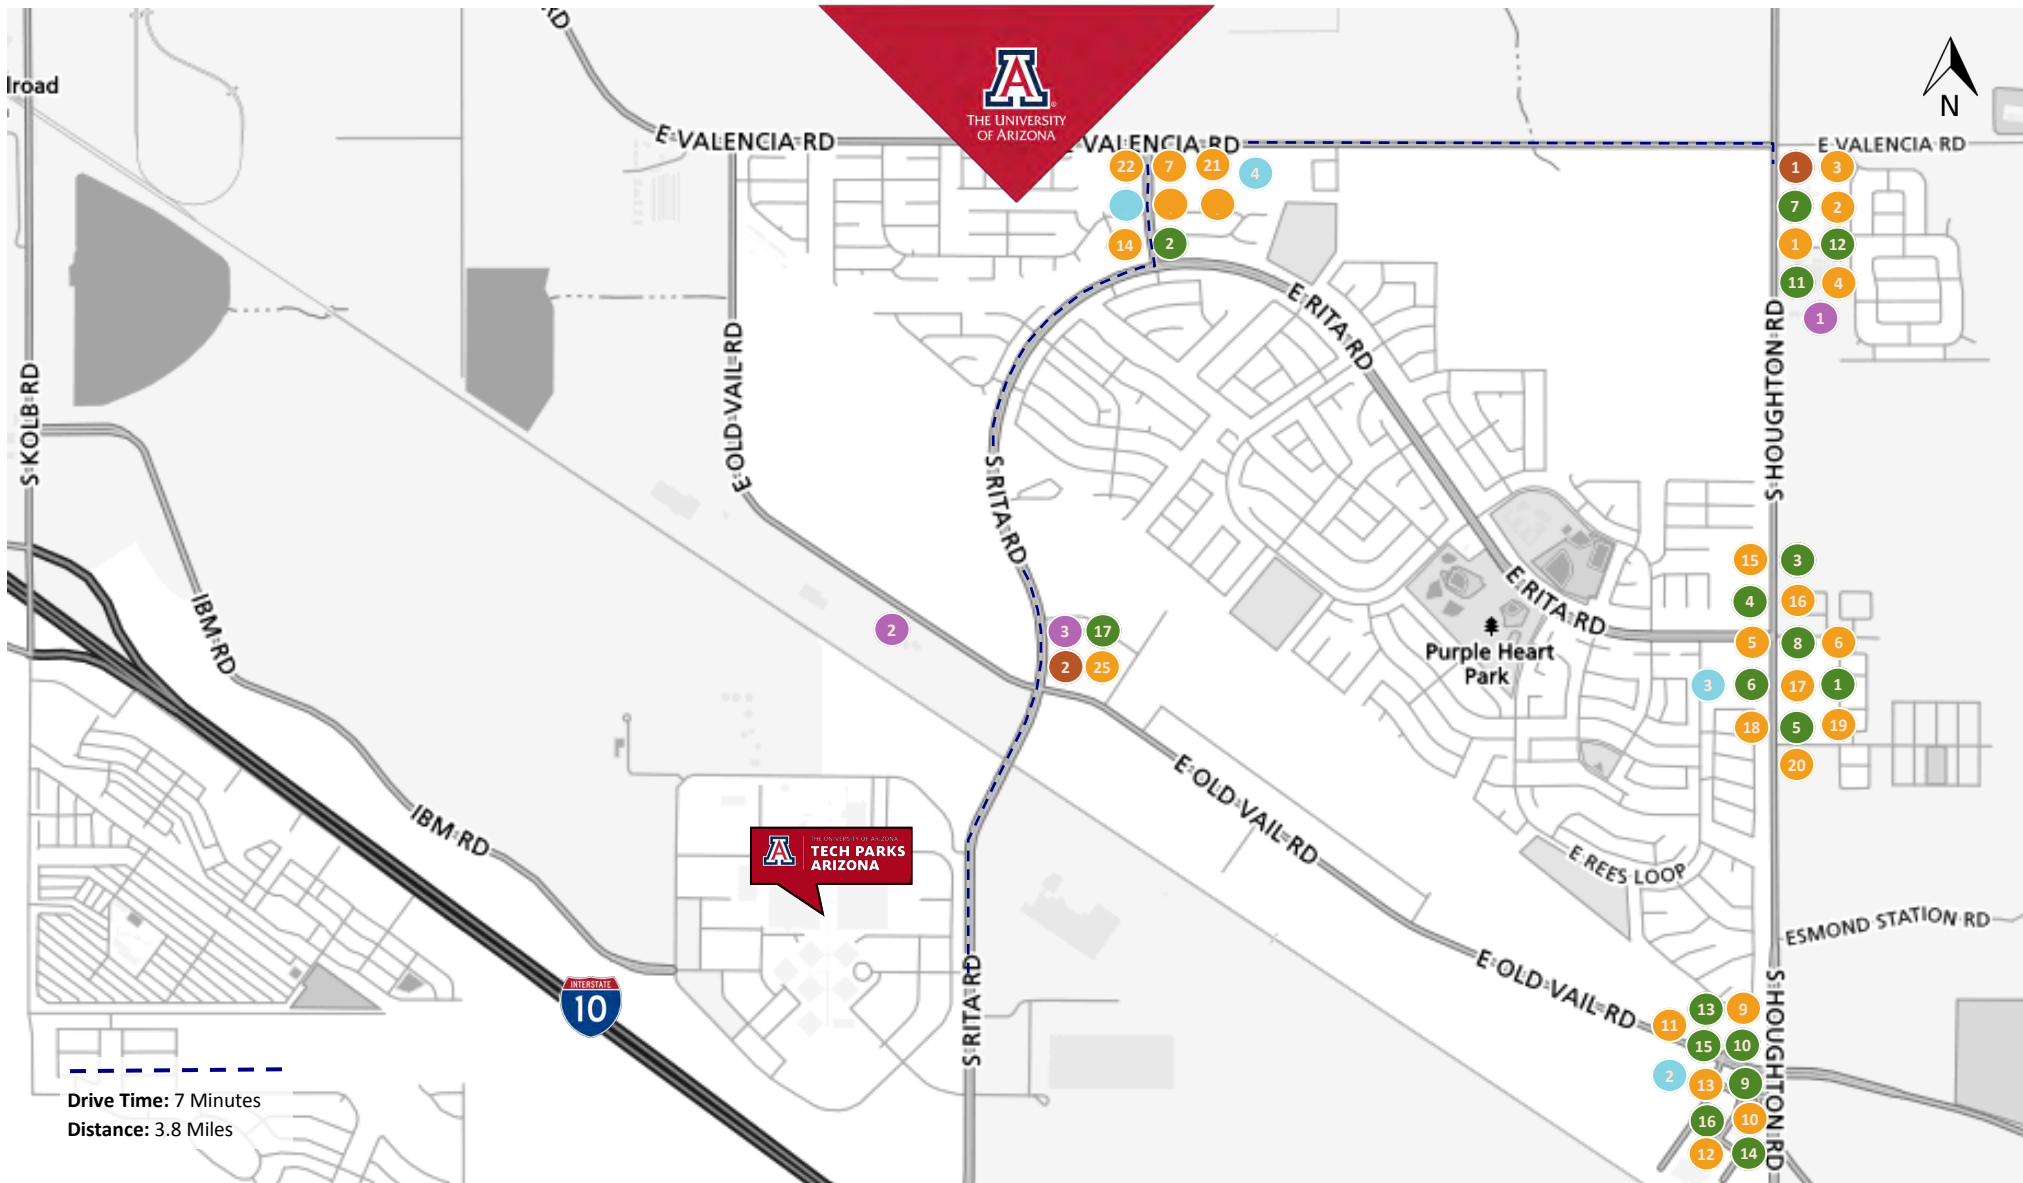

Points of Interest

- 1. Davis Monahan Air Force Base
- 2. Tucson International Airport
- 3. Pima Air and Space Museum
- 4. Port of Tucson

■ Interstate 10

Retail/Commercial Centers

- 1. Valencia/Houghton Commercial Center
- 2. Valencia/Nexus Commercial Center
- 3. Old Vail/Houghton Commercial Center
- 4. Rita/Houghton Commercial Center
- 5. Valencia/Country Club Commercial Center

Hotels

- 1. Hilton Garden Inn
- 2. Townplace Suites Marriot
- 3. Best Western Plus
- 4. Hyatt Place
- 5. Four Points Sheraton

UA Tech Park Regional Map

Destination	Drive Time	Distance
Tucson Airport	15 Minutes	10 Miles
The Bridges	16 Minutes	12 Miles
Downtown Tucson	20 Minutes	16 Miles
University of Arizona	22 Minutes	15 Miles
Park Place Mall	23 Minutes	12 Miles

TECH PARKS ARIZONA

Drive Time: 7 Minutes
Distance: 3.8 Miles

Retail	Restaurants	Health & Fitness	Supermarkets & Drug Stores
1. Bank of America	1. Buddy's	1. Snap Fitness	1. Safeway
2. Vantage West	2. Jerry Bobs	2. Full Throttle CrossFit	2. Walmart
3. Long Realty	3. Chuy's	3. Zona Fitness	3. Fry's
4. Rita Ranch Dental Group	4. Mama Louisa's		4. Walgreens
5. Rita Ranch Pet Hospital	5. Luckie's		
6. Sherwin Williams	6. Rancho Rustico		
7. Break Max	7. El Coronado		
8. O'Reilly	8. Saing-Thai Cuisine		
	10. Panda Express		
	11. Freddy's		
	12. Dunkin' Donuts		
	13. Taco Bell		
	14. Subway		
	15. Brueggers Bagels		
	16. Pizza Hut		
	17. Papa Johns		
	18. Carl's Jr.		
	19. Baskin Robbins		
	20. Wing Street		
	21. Little Caesars		
	22. McDonalds		
	23. BTO		
	24. Papa Locos Tacos		
		Gas Stations	
		1. Shell	
		2. Valero	

UA Tech Park Regional Map

Destination	Drive Time	Distance
Tucson Airport	15 Minutes	10 Miles
The Bridges	16 Minutes	12 Miles
Downtown Tucson	20 Minutes	16 Miles
University of Arizona	22 Minutes	15 Miles
Park Place Mall	23 Minutes	12 Miles